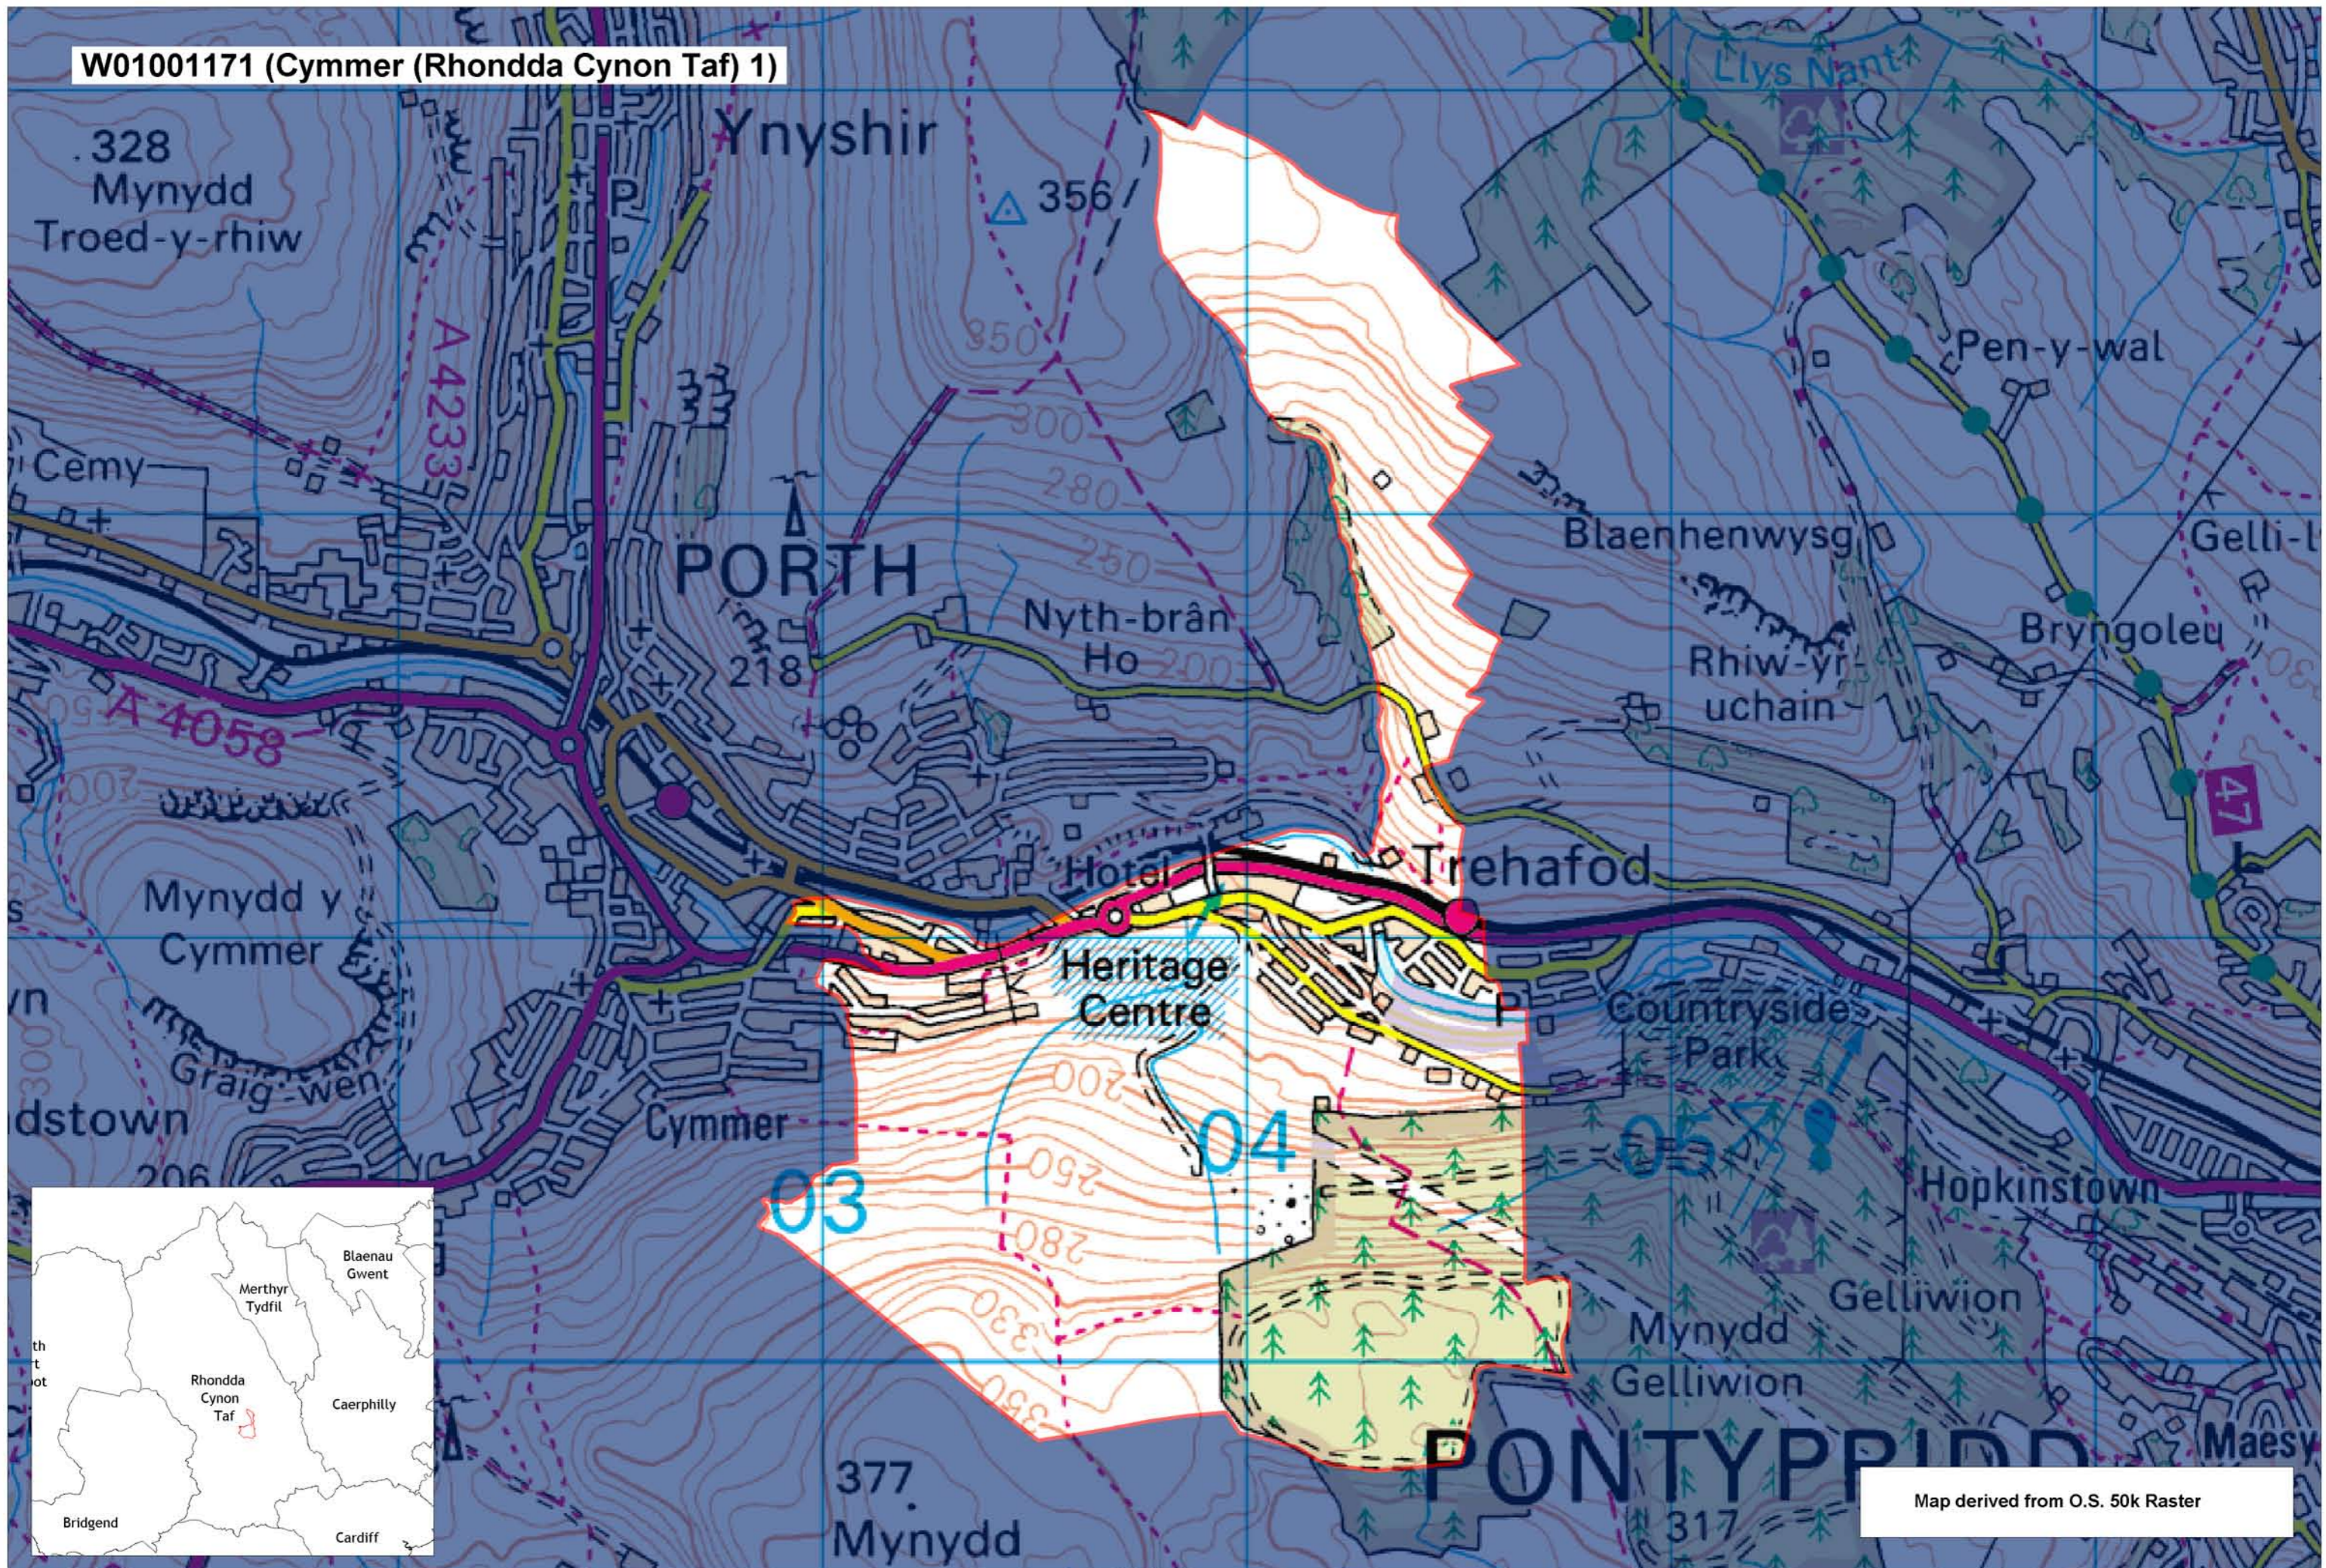

W01001171 (Cymmer (Rhondda Cynon Taf) 1)

Map derived from O.S. 50k Raster

This map is based upon the Ordnance Survey material with the permission of Ordnance Survey on behalf of The Controller of Her Majesty's Stationery Office. © Crown copyright 2008. Unauthorised reproduction infringes Crown copyright and may lead to prosecution or civil proceedings. Welsh Assembly Government. Licence Number: 100017916. Mae'r map hwn yn seiliedig ar ddeunydd yr Arolwg Ordnans gyda chaniatâd Arolwg Ordnans ar ran Rheolwr Lyfrau Ei Mawrhydi. © Hawffraint y Goron 2008. Mae atgynhyrchu heb ganiatâd yn torri hawffraint y Goron a gall hyn arwain at erlyniad neu achos sifil. Llywodraeth Cynulliad Cymru. Rhif trwydded 100017916.

Produced by Cartographics, Statistical Directorate, Welsh Assembly Government. Cynhyrchwyd gan Cartograffeg, Y Gyfarwyddiaeth Ystadegol, Llywodraeth Cynulliad Cymru.